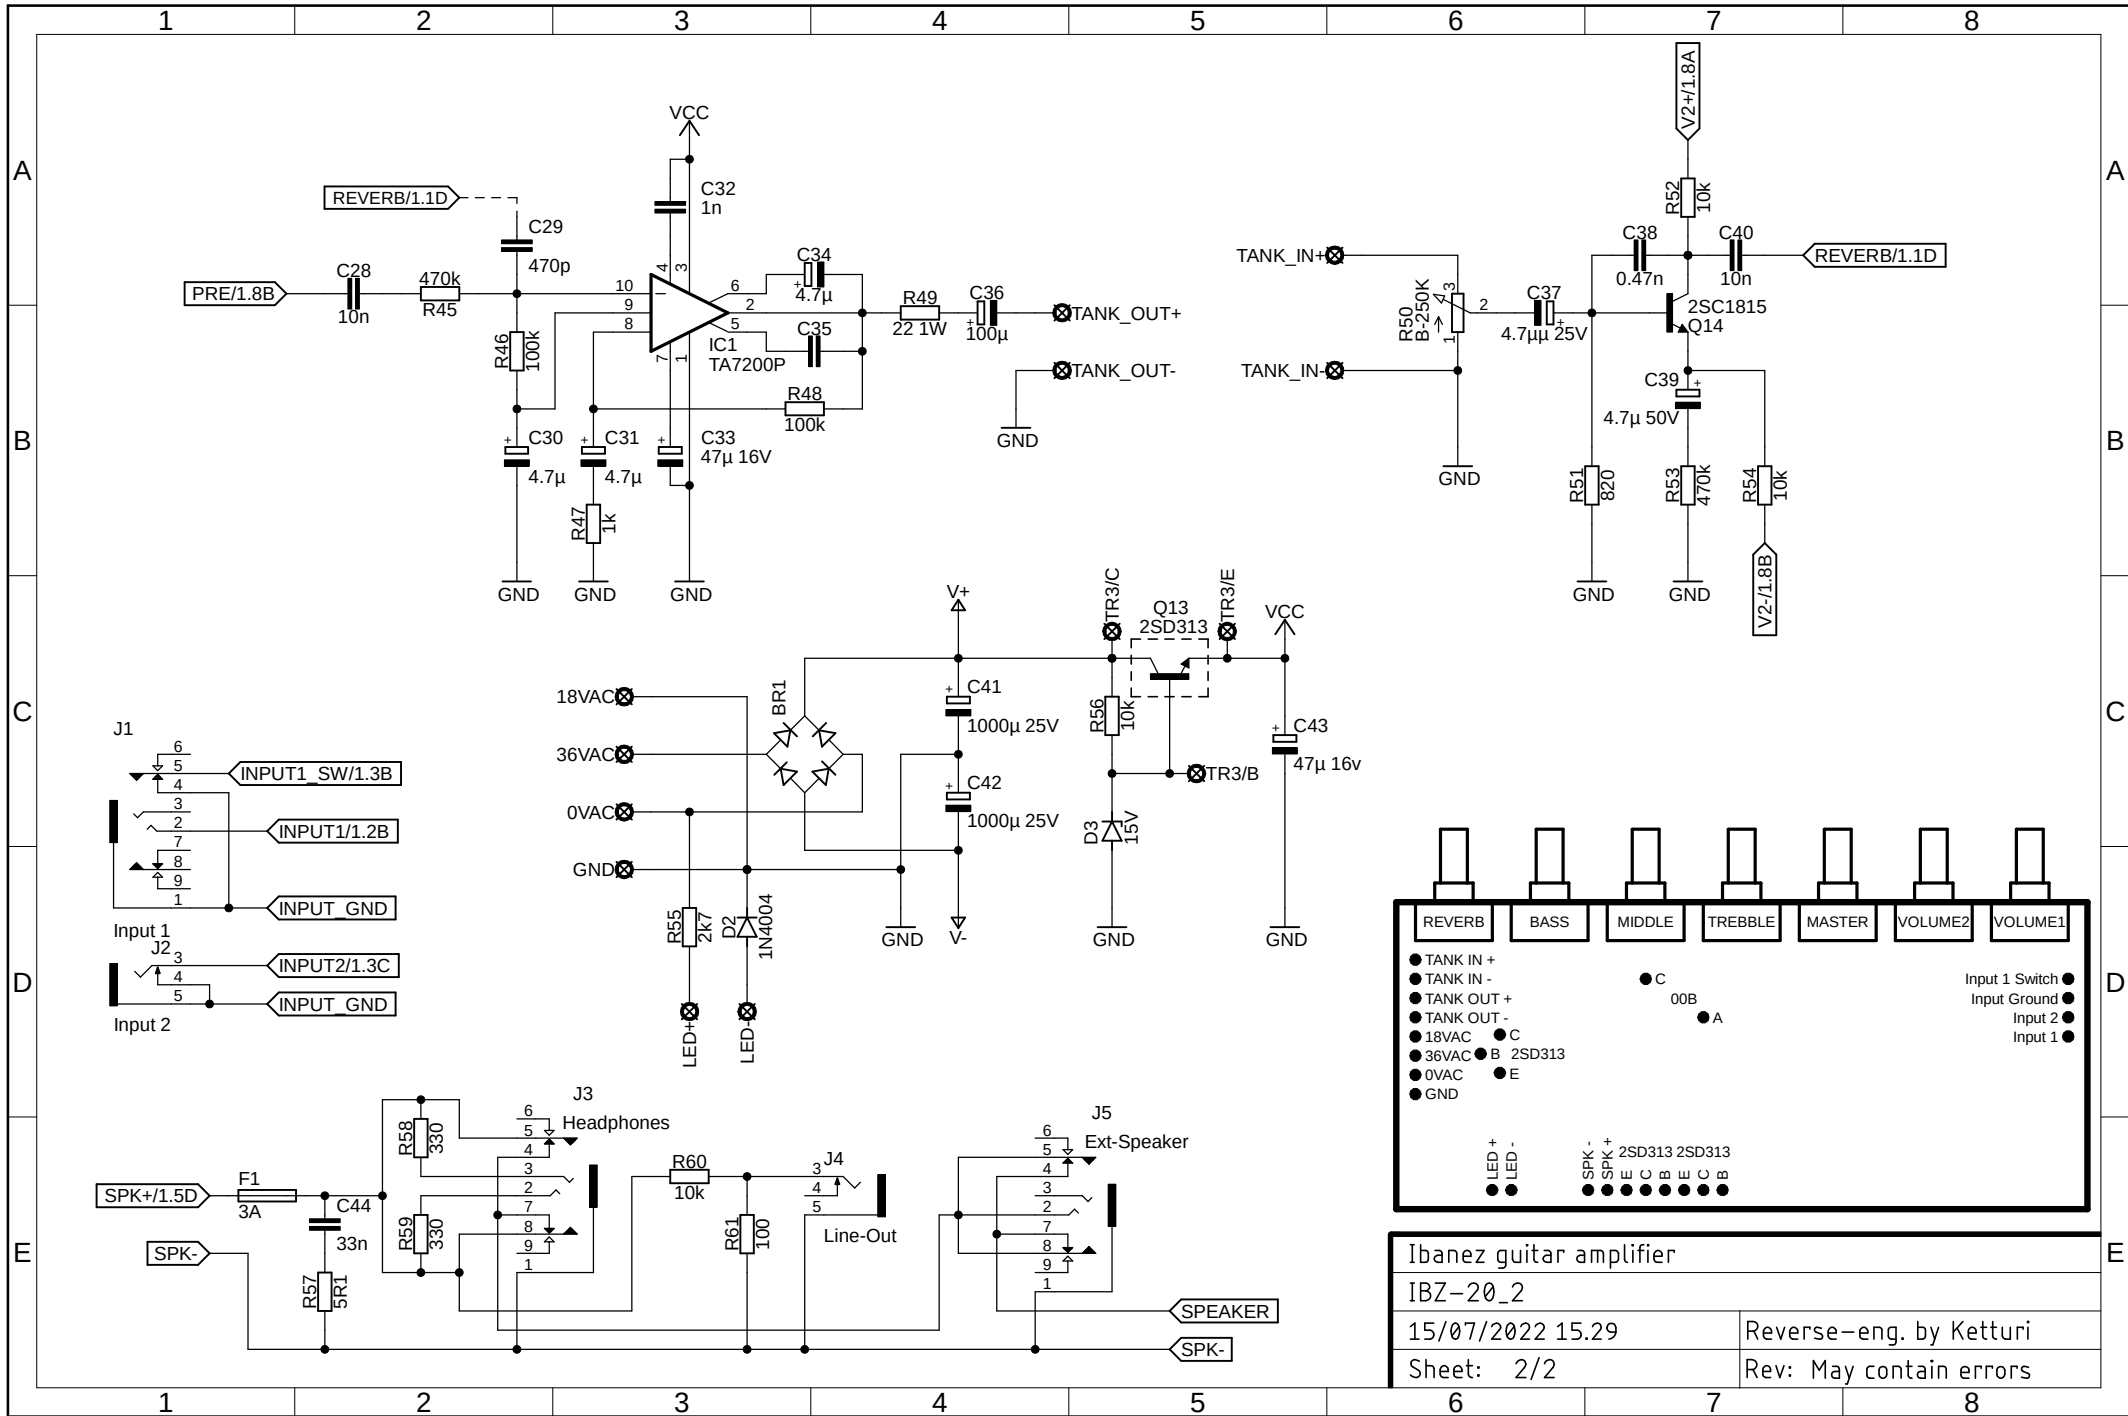

Ibanez guitar amplifier	
IBZ-20_2	
15/07/2022 15.29	Reverse-eng. by Ketturi
Sheet: 1/2	Rev: May contain errors

Ibanez guitar amplifier
 IBZ-20_2
 15/07/2022 15.29
 Sheet: 2/2
 Reverse-eng. by Ketturi
 Rev: May contain errors