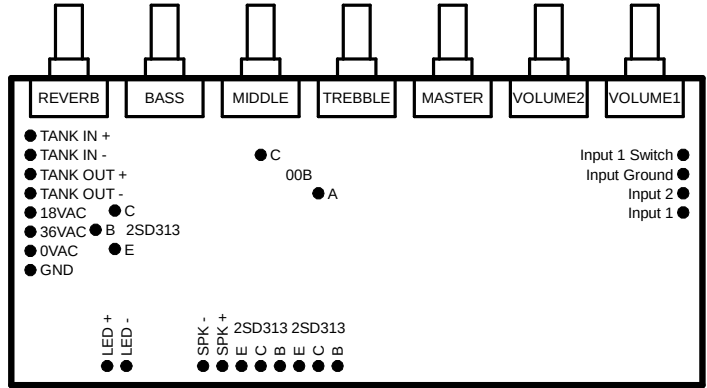

Ibanez guitar amplifier	
IBZ-20_2	
15/07/2022 15.29	Reverse-eng. by Ketturi
Sheet: 1/2	Rev: May contain errors

Ibanez guitar amplifier
 IBZ-20_2
 15/07/2022 15.29
 Sheet: 2/2
 Reverse-eng. by Ketturi
 Rev: May contain errors